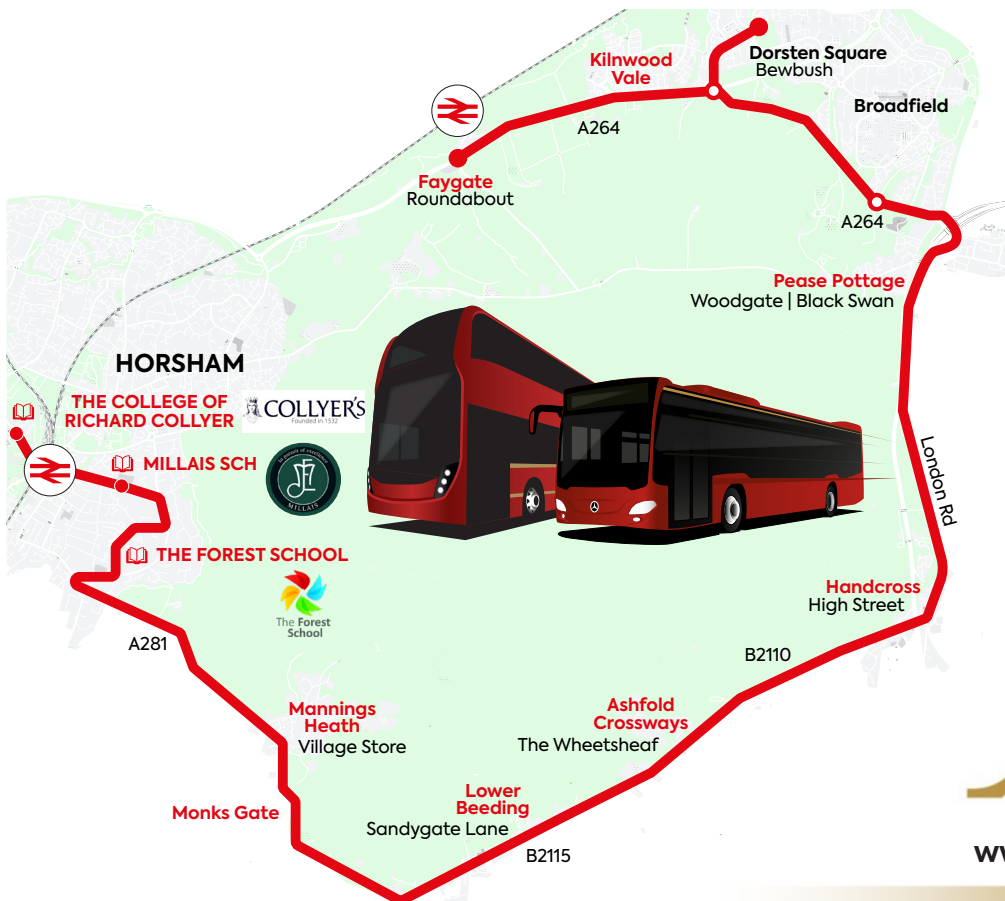

Faygate & Crawley via Handcross to Horsham Schools

via Pease Pottage, Ashfold & Lower Beeding

633

Monday to Friday (Schooldays only)

633

Faygate Roundabout	0705
Faygate Kilnwood Vale	0710
Crawley Bewbush, Dorsten Square	0715
Pease Pottage Woodgate	0723
Pease Pottage Black Swan	0725
Handcross High Street	0732
Ashfold Crossways The Wheatsheaf	0735
Lower Beeding Sandygate Lane, The Old Posthouse	0738
Lower Beeding Sandygate Lane, Prongers Corner	0740
Mannings Heath Village Store	0746
Horsham Forest School	0754
Horsham Millais School	0757
Horsham Collyers College	0801

633

Horsham Millais School, Depot Road	1510
Horsham Forest School, Comptons Lane	1515
Mannings Heath Village Store	1520
Lower Beeding Sandygate Lane, Prongers Corner	1525
Lower Beeding Sandygate Lane, The Old Posthouse	1527
Ashfold Crossways The Wheatsheaf	1530
Handcross High Street	1533
Pease Pottage Black Swan	1537
Pease Pottage Woodgate	1539
Crawley Bewbush, Dorsten Square	1547
Faygate Kilnwood Vale	1600
Faygate Roundabout	1605

SUSSEX
COACHES

www.sussex-coaches.co.uk