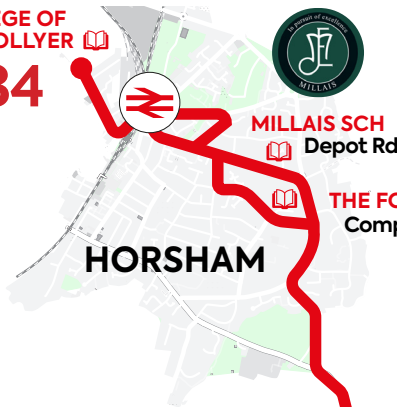

634

MILLAIS SCH
Depot Rd

THE FOREST SCHOOL
Comptons Lane