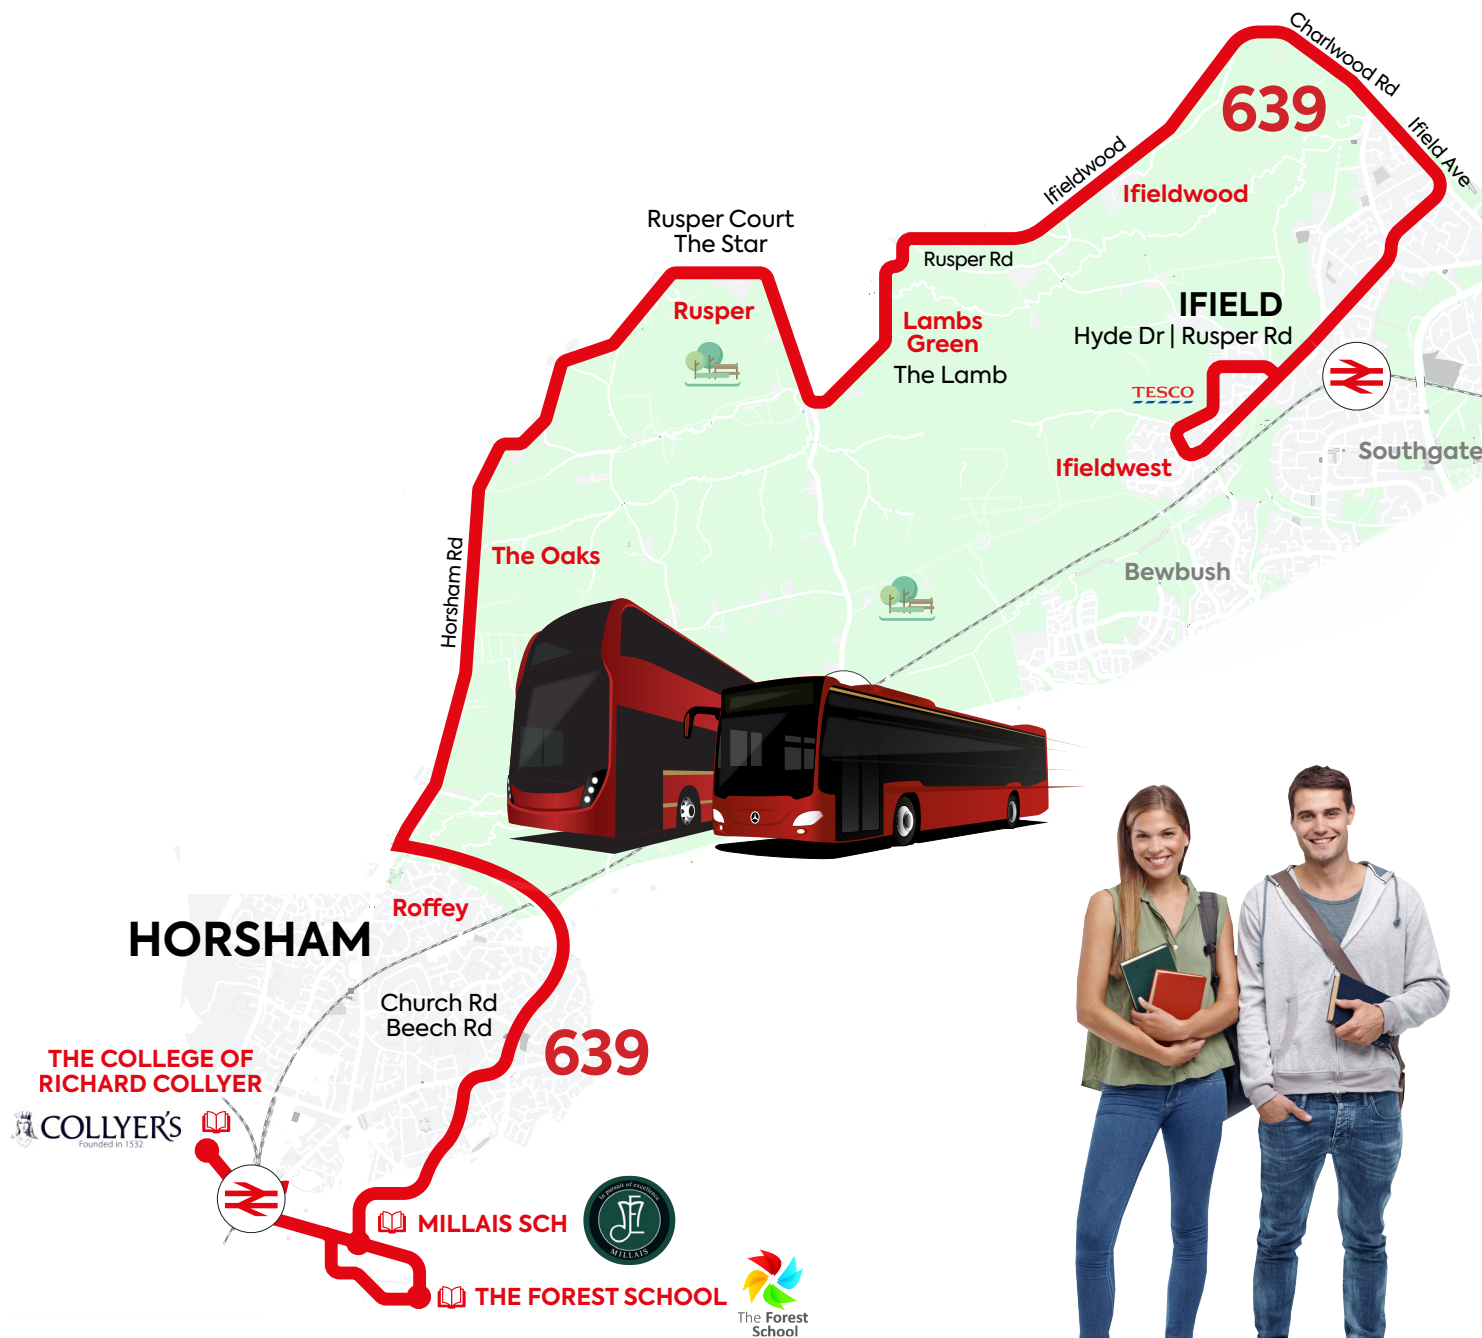

Crawley to Horsham Schools 639

via Rusper

Monday to Friday (Schooldays only)

	639
Ifield Dobbin's Place, Tesco	0712
Ifield Hyde Driver, Rusper Road	0713
Ifield Charlwood Road / Bonnents Lane	0724
Ifield Wood Pockneys Farm	0726
Ifield The Gate	0731
Lambs Green The Lamb	0735
Rusper Road entrance Rusper Court	0736
Rusper The Star	0739
Rusper Horsham Road, Gardeners Green	0740
Rusper Horsham Road, Green Lane	0742
Roffey Church Road	0745
Roffey Beech Road	0746
Millais School	0756
The Forest School	0759
Collyers College	0810

	639
The Forest School	1510
Millais School	1513
Roffey Beech Road	1523
Roffey Church Road	1524
Rusper Horsham Road, Green Lane	1529
Rusper Horsham Road, Gardeners Green	1531
Rusper The Star	1534
Rusper entrance to Rusper Court	1536
Lambs Green The Lamb	1537
Ifield The Gate	1541
Ifield Wood Pockneys Farm	1545
Ifield Charlwood Road / Bonnents Lane	1548
Ifield Hyde Drive, Rusper Road	1554
Ifield Dobbins Place, Tesco	1556

www.sussex-coaches.co.uk