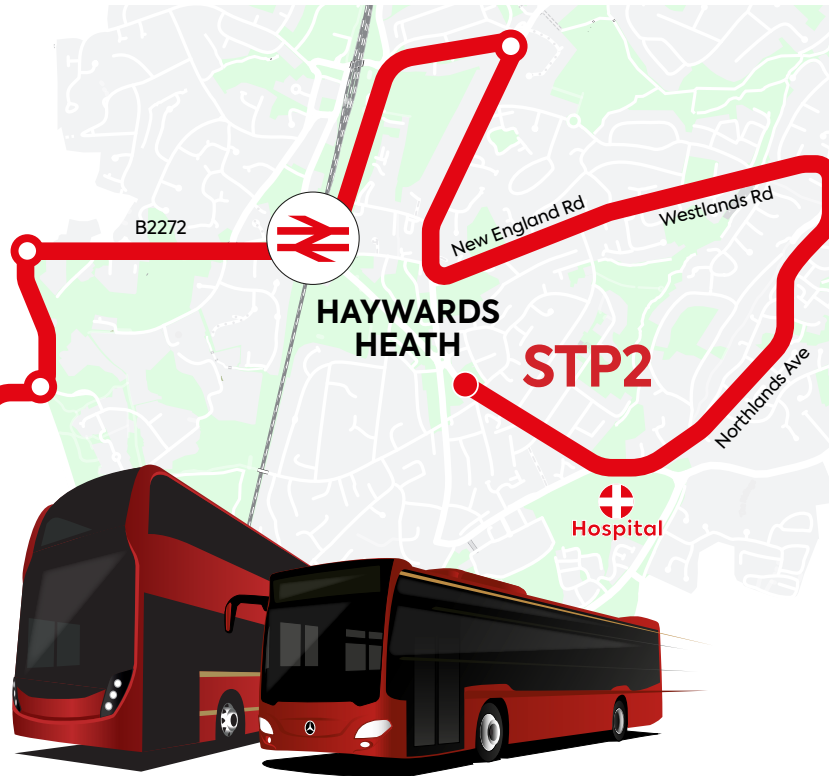

St Pauls
Catholic
College

BURGESS HILL

STP2

St Pauls Catholic College Haywards Heath

via Colney, Bolney & Haywards Heath

STP2

Monday to Friday (Schooldays only)

	STP2
Burgess Hill St Paul's Catholic College	1550
Haywards Heath Isaac's Lane	1555
Haywards Heath Nightingale Centre	1601
Haywards Heath The Broadway	1603
Haywards Heath Jireh Court	1604
Haywards Heath Perrymount Road	1606
Haywards Heath Sydney Road	1607
Haywards Heath Farlington Close	1610
Haywards Heath Fairbanks	1611
Haywards Heath Warden Park Primary Academy	1612
Haywards Heath High Trees	1613
Haywards Heath Boston Court	1614
Haywards Heath Recreation Ground	1615
Haywards Heath Westlands Road	1616
Haywards Heath Beech Hill	1617
Haywards Heath Northlands Avenue	1619
Haywards Heath Hoblands	1620
Haywards Heath Woodridge Close	1621
Haywards Heath Princess Royal Hospital	1622
Haywards Heath Dellney Avenue	1623
Haywards Heath The Priory	1624
Haywards Heath South Road	1625
Haywards Heath Victoria Recreation Ground	1626
Bolney Crosspost	BR
Bolney Homewood House	BR
Cowfold Village Hall	BR